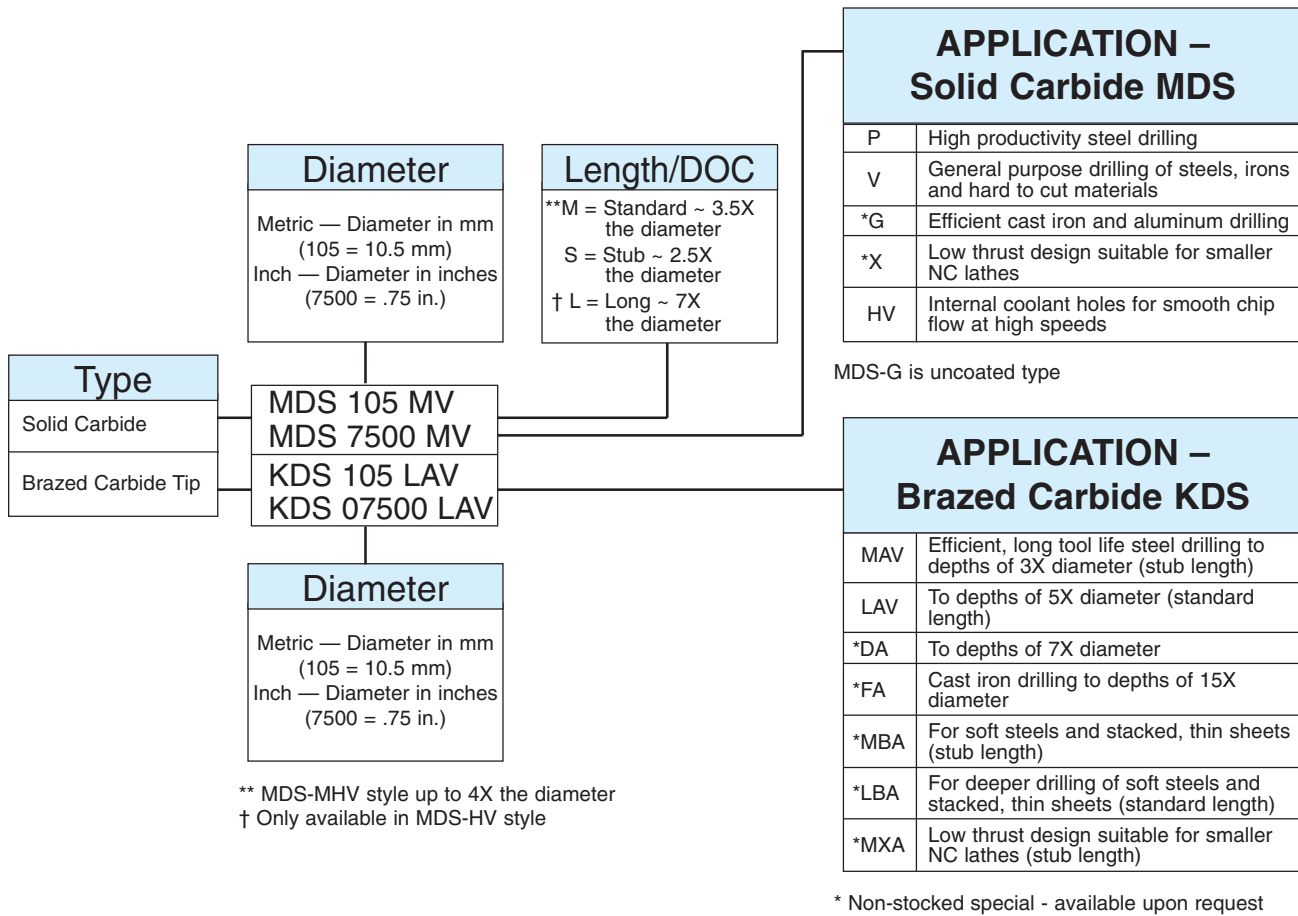

Drill Selection

MDS

KDS

WDS

SMD

sumi Chamfer™

Drill Adapters & Holders